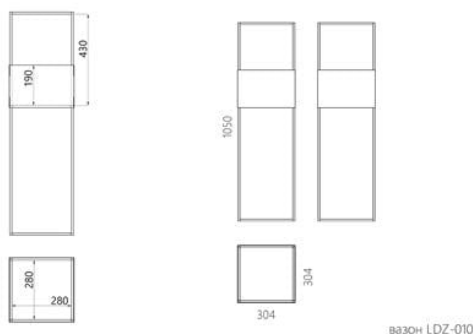

High square steel planter Herba metal 105 cm

141 usd

- Strict, geometric flower cube stands inspired by the modern architecture of Berlin.
- Designed and made in Ukraine, with love!

The Herba metal cachepot is a versatile solution for the comfortable arrangement of plants in the home and office. The comfortable design frames the plant, making it the centre of attention.

Designer: Sergei Lvov

Year of creation: 2016

Height: 1050 mm

Depth: 305 mm

Width: 305 mm

Materials and instructions

Frame: steel rod 10 mm, steel plate 1.5 mm, powder coating, floor protection pads, brass hallmark of authenticity. Care: place the plant in its own pot with proper drainage, open moist soil can distort the surface.

Package information

Reliable cardboard packaging. Package quantity:
1 pc. 320x320x1070 mm. Weight: 10 kg. The
product is assembled.