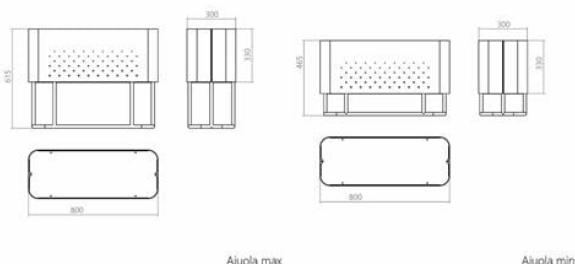

High rectangular steel planter Aiuola

305 usd

- Winner of the Portuguese design award LOOP Design Awards 2023.
- Brings precision production to the art of floriculture.
- Its comfortable proportions allow you to create green islands of vegetation beneficial for psychological health.
- Designed and manufactured in Ukraine, with love.

The Aiuola cachepot (from Italian "flowerbed") is an expressive solution for landscaping public spaces. The combination of rounded shapes and a nuanced colour palette has created a decorative planter with a striking personality. The characteristic feature of Aiuola is the smooth curves of the body. For its realisation, the maximum arc radius of a press brake is used. The result is two u-shaped steel sheets, with air perforations on the walls, joined by elegant joints. The bottom of the case is laser-cut, with extra stiffness to avoid sagging. The sturdy tube base is designed all-welded for secure installation and movement.

Place the Aiuola singly, or make your own compositions or decorative hedges to divide the space. This makes it suitable for use in contemporary galleries, museums and entertainment centre lobbies. It is also possible to use the cachepots outdoors in an entrance area or on a terrace. Aiuola is available in two standard heights of 465 and 615 mm. Customised sizes are available on request.

Aiuola max

Aiuola min

Designer: Sergei Lvov

Year of creation: 2021

Height: 465 mm, 615 mm

Depth: 300 mm

Width: 800 mm

Materials and instructions