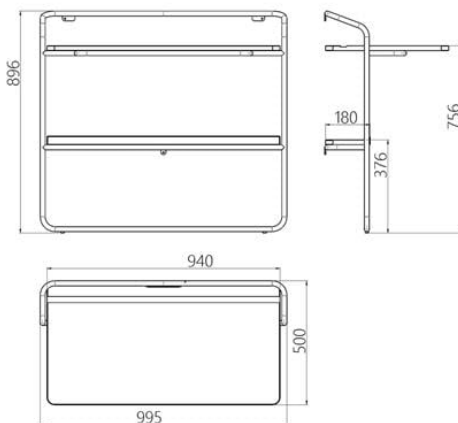

The design of the table plays off gentle minimalism, combining curved lines, rounded edges, and a tactilely pleasing table top in natural ash wood. Its appeal is particularly emphasised by the luxurious black finish. It shows off the natural texture, enveloping the workstation in a halo of mystery. The sturdy and portable desk can adapt to any interior, especially those with limited space. At the bottom of the wall is a shelf for small items. If the Cercano table is used as a boudoir table, it can become a storage space for decorative cosmetics and grooming products.

Designer: Sergei Lvov

Year of creation: 2021

Height: 896 mm

Depth: 500 mm

Width: 995 mm

Package information

Reliable cardboard packaging. Package quantity: 2 pieces. 960x520x50 mm, 1020x920x200 mm. Weight: 13 kg. Requires assembling.